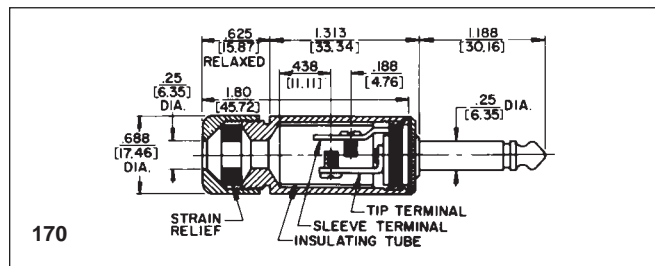

## 1/4" COMMERCIAL PHONE PLUGS

DIMENSIONS ARE FOR REFERENCE ONLY  $\frac{\text{Inch}}{\text{(mm)}}$

NOTE: Contact your Switchcraft Representative for price and delivery.