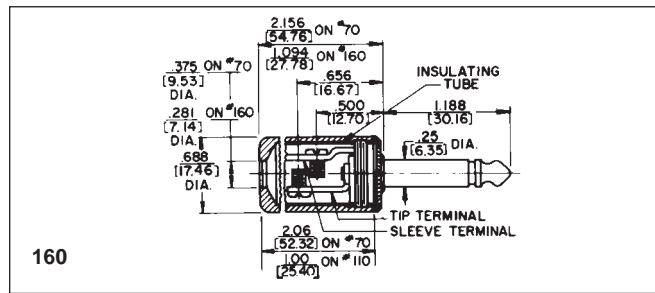

## 1/4" COMMERCIAL PHONE PLUGS

DIMENSIONS ARE FOR REFERENCE ONLY  $\frac{\text{Inch}}{\text{(mm)}}$

NOTE: Contact your Switchcraft Representative for price and delivery.